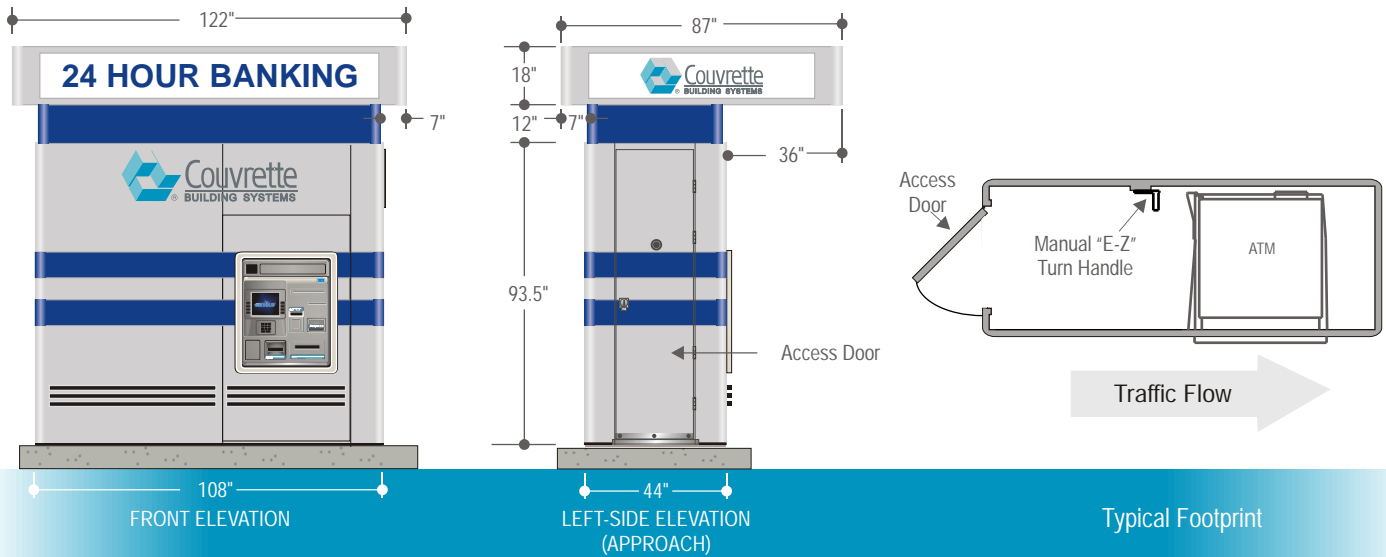

Turn Kiosk

Drive-up Turn Kiosk, No Canopy