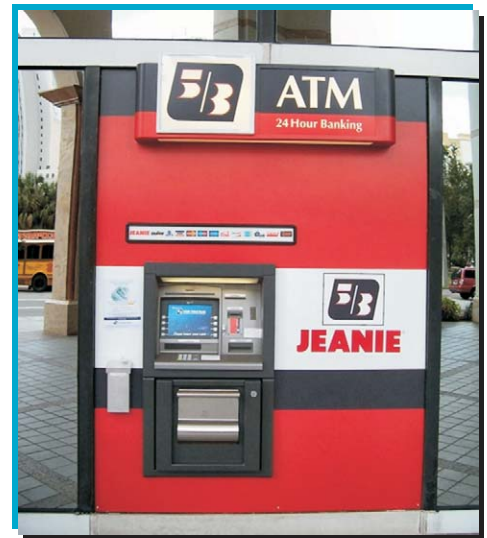

Metal Surround with Night Depository

ATMs shown are for illustrative purposes. See Couvrette's ATM Cross-reference Guide for a complete listing of all ATM models compatible with this product.

Turnkey Service from Concept to Completion

Headquarters
565 Electric Road • Salem, VA 24153
TEL (540) 375-2608 • FAX (540) 375-2638
March 15, 2006 Revision 8.0

EMAIL products@couvrette.com
WEB www.couvrette.com

California Office
8665 Argent St., Ste. D • Santee, CA 92071
TEL (619) 938-8000 • FAX (619) 938-8001