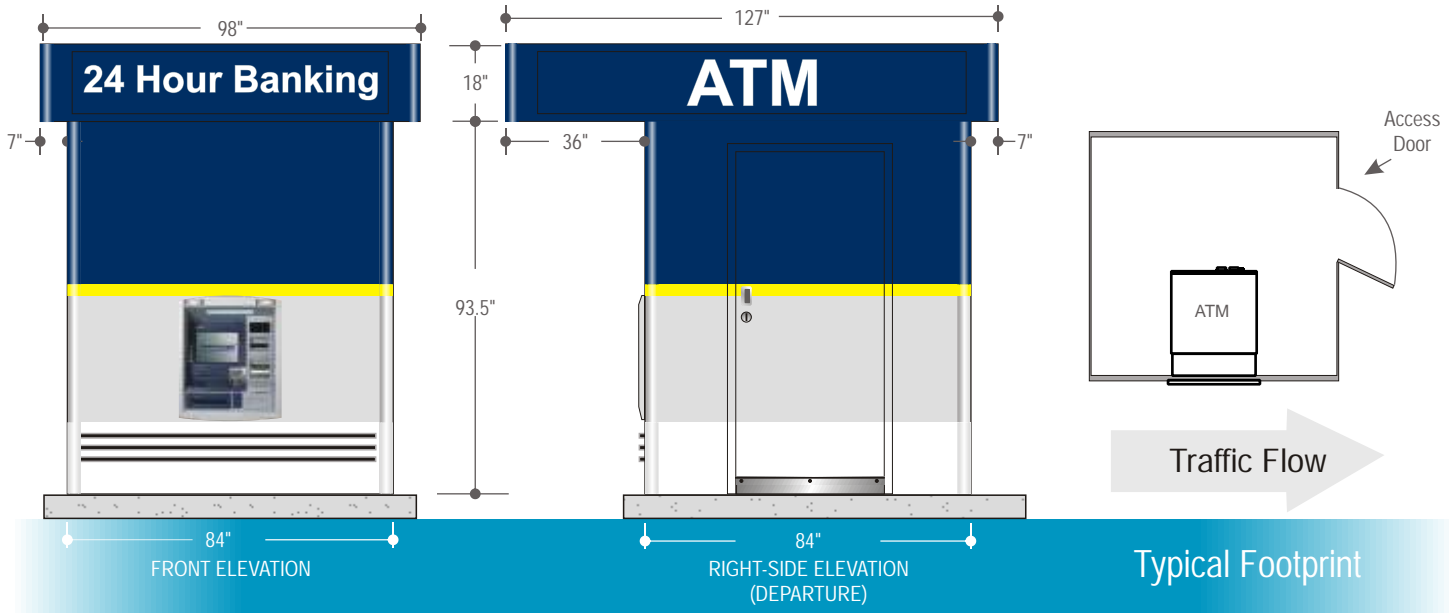

Classic Kiosk

Classic Kiosk with Canopy