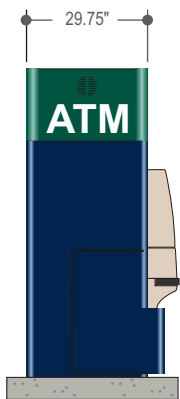

1074i and 1074ix Enhanced Security Surround

LEFT-SIDE ELEVATION
(APPROACH)