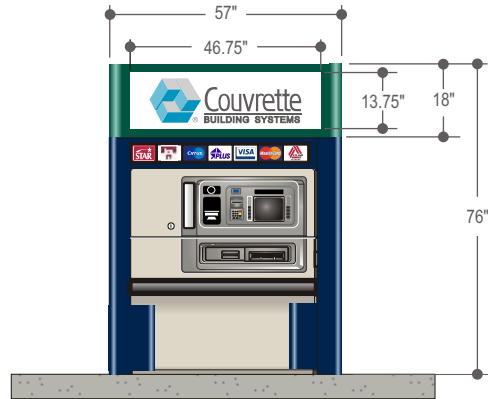

FRONT ELEVATION
(SECURITY PANELS CLOSED)