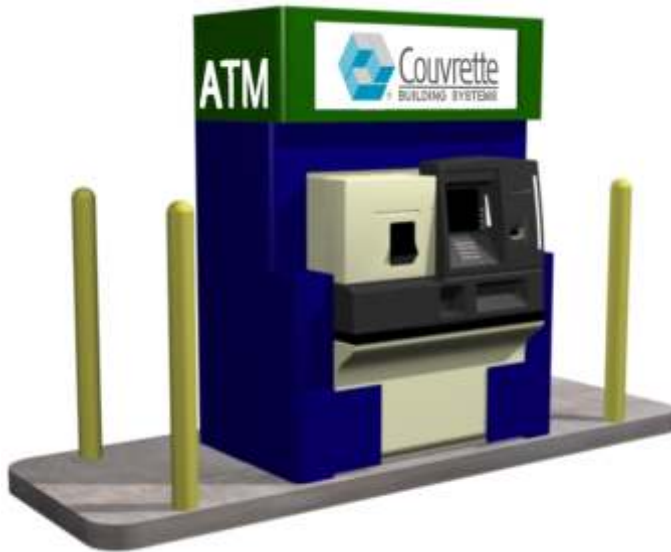

1074i and 1074ix Enhanced Security Surround

Benefits

Half-inch stainless steel alloy locking mechanism covers 1074i and 1074ix hinges for greater security.

Customer supplied alarm system alerts law enforcement officers if the locking panels are tampered with.

Panels unlock easily to allow access to the ATM for servicing.

Surround also protects ATM from weather and vehicular damage.

Optional backlit signcan and custom graphics increase visibility and promote corporate identity.

6' x 10' Free-standing Canopy

Couvrette's 1074i and 1074ix Enhanced Security Surround is designed to increase the security features of deployed 1074i and 1074ix Islander Surrounds. The Enhanced Security Surround adds a second level of alarmed detection to the hinges on the ATM. The steel surround features two locking security panels that cover the hinges on the ATM and adds an internal customer-supplied remote or local alarm system that activates if the panels are tampered with, alerting law enforcement officers of a possible break-in and adding a second level of alarm protection to the ATM. The security panels also increase the time required by thieves attempt to access the cash cassettes. The security panels can be unlocked and pulled away from the ATM, allowing the machine to be accessed for servicing or cash refills. A backlit signcan increase visibility to the installation. Couvrette also supports any customer paint color and provides marketing and branding graphics for any requirement.